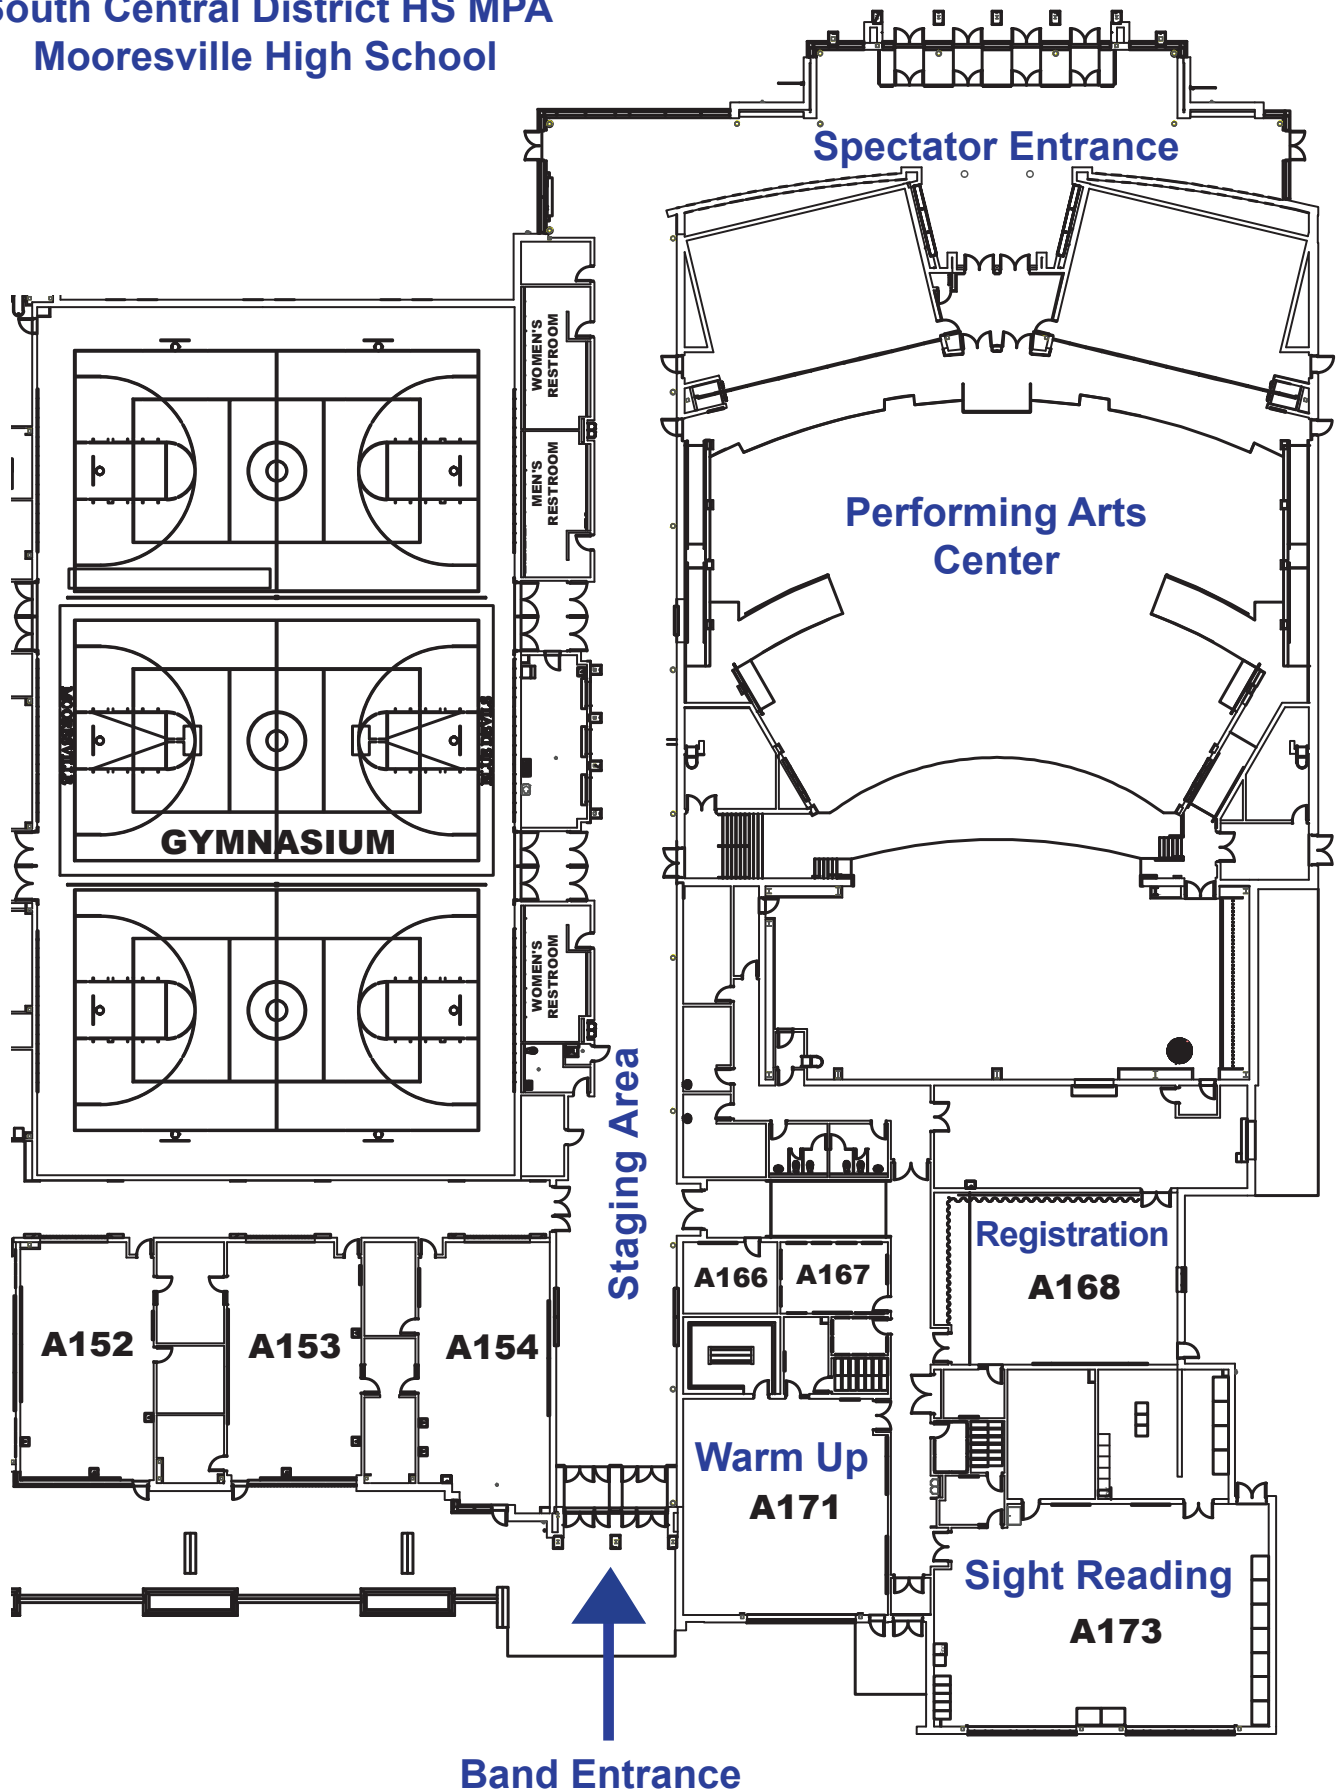

**South Central District HS MPA
 Mooresville High School**

Mooreville High School
659 E. Center Avenue
Mooreville, NC 28115